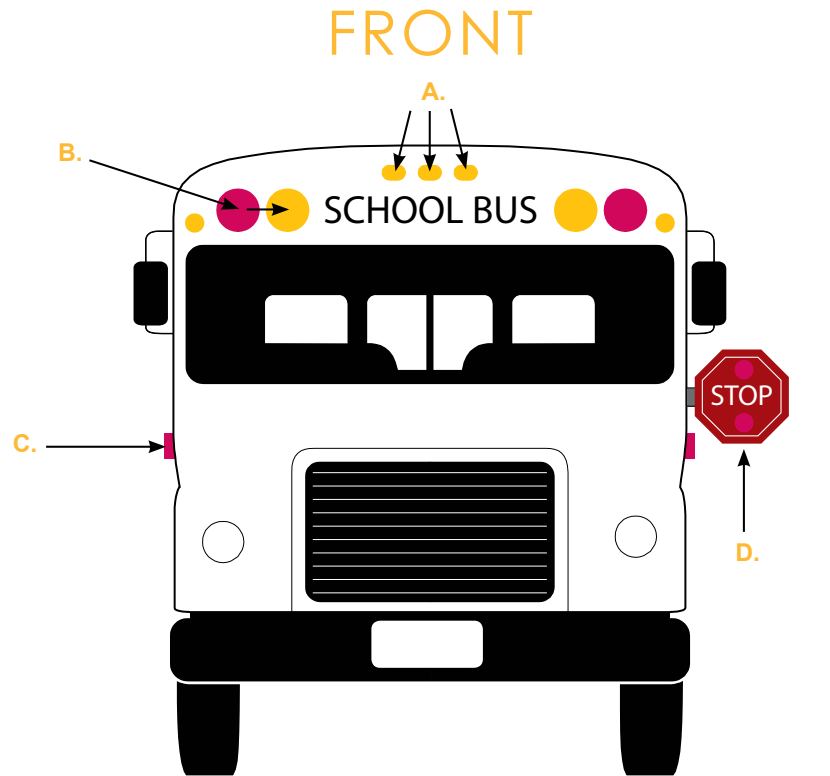

- #ECVML750A or R or W (.75" Round)
- #ECVMLDP1Y or R (5" Oval)
- #ECVMLT351Y or R (Triangular)
- #ECVMLT35MG (350 Guard)

B. 7" Round Warning Lights

- #E756IEB0A-FA or R-FA

C. Marker Lights

- #ECVML750A or R or W (.75" Round)
- #ECVML121Y or R (4" Rectangular)
- #ECVML12BMG (120 Guard)
- #ECVML151Y or R (2.5" Rectangular)
- #ECVML141Y or R (4.5" Rectangular)
- #ECVML15BMG (150 Guard)
- #ECVMLT351Y or R (Triangular)
- #ECVMLT35MG (350 Guard)
- #ECVO62MTY-FA (6" Oval)
- #ECVO61BMG (06 Guard)

D. Bus Stop Arm Retrofit LED Lighting Kit

- #ECVR12SAK (Light, Harness and Screws only)

E. Clearance Marker Lights

- #ECVML750A or R or W (.75" Round)
- #ECVMLDP1Y or R (5" Oval)
- #ECVMLT351Y or R (Triangular)
- #ECVMLT35MG (350 Guard)

F. 3.5" x 2.5" Compact License Plate Light

- #ECVLPBLED

G. 4" Round License Plate Combo Light

- #ECVR41STTELP-FA

H. 7" Round, 4" Round and C2 Backup Lights

- #ECV7561B2W-FA
- #ECVR42B2W-FA (4" with Grommet)
- #ECVR44B3W-FA (4" with Flange)
- #ECVRT861B4W (C2 Rectangular)

I. 7" Round Warning Lights

- # E756IEB0A-FA or R-FA

J. 7" Round 4" Round & C2 Signal Lights (Amber Turn)

- #ECV7561TY-FA
- #ECV7561TYA-FA (with Arrow)
- #ECVR42TY-FA (4" with Grommet)
- #ECVR44TY-FA (4" with Flange)
- #ECVRT861RPTY (C2 Rectangular)

K. 7" Round & C2 Signal Lights (Red Stop/Tail/Turn)

- #ECV7561STT-FA
- #ECVRT861STT (C2 Rectangular)

L. 4" Round Signal Lights (Red Stop/Tail/Turn)

- #ECVR42STT-FA (with Grommet)
- #ECVR44STT-FA (with Flange)