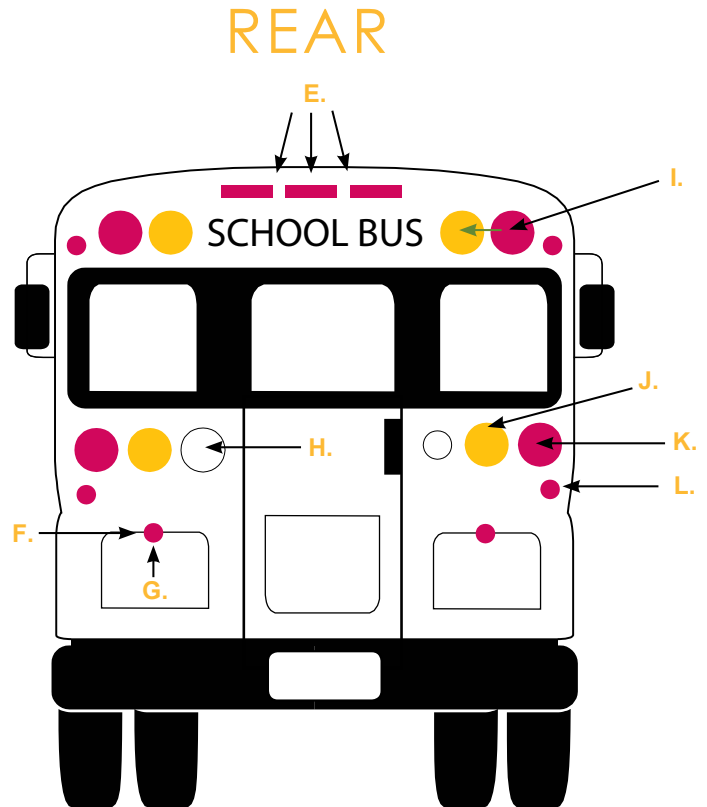

A. Clearance Marker Lights

- #ECVML750A or R or W (.75" Round)
- #ECVMLDP1Y or R (5" Oval)
- #ECVMLT351Y or R (Triangular)
- #ECVMLT35MG (350 Guard)

B. 7" Round Warning Lights

- #E756IEB0A-FA or R-FA

C. Marker Lights

F. 3.5" x 2.5" Compact License Plate Light

- #ECVLPBLED

G. 4" Round License Plate Combo Light

- #ECVR41STTELP-FA

H. 7" Round, 4" Round and C2 Backup Lights

- #ECV7561B2W-FA
- #ECVR42B2W-FA (4" with Grommet)
- #ECVR44B3W-FA (4" with Flange)
- #ECVRT861B4W (C2 Rectangular)

I. 7" Round Warning Lights

- # E756IEB0A-FA or R-FA

J. 7" Round 4" Round & C2 Signal Lights (Amber Turn)

- #ECV7561TY-FA
- #ECV7561TYA-FA (with Arrow)
- #ECVR42TY-FA (4" with Grommet)
- #ECVR44TY-FA (4" with Flange)
- #ECVRT861RPTY (C2 Rectangular)

K. 7" Round & C2 Signal Lights (Red Stop/Tail/Turn)

- #ECV7561STT-FA
- #ECVRT861STT (C2 Rectangular)

L. 4" Round Signal Lights (Red Stop/Tail/Turn)

- #ECVR42STT-FA (with Grommet)
- #ECVR44STT-FA (with Flange)