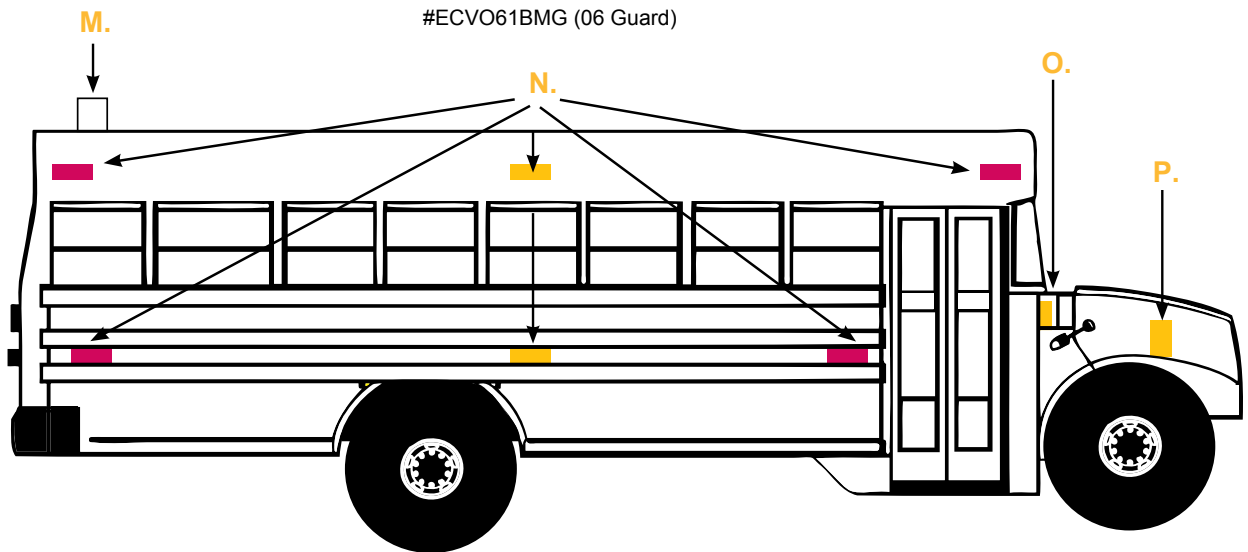

SIDE AND INTERIOR LIGHTING SPECIFICATIONS

SIDE

M. 4300 Series LED Beacons

- #ELB43BCL0WC (4" Clear Dome)
- #ELB43BCL0AA (4" Amber Dome)
- #ELB43BCH0WC (5" Clear Dome)
- #ELB43BCH0AA (5" Amber Dome)

3000 Series Strobe Beacons

- #3107LCA (4" Clear Dome)
- #3107LCC (4" Amber Dome)

N. Marker Lights

- #ECVML750A or R or W (.75" Round)
- #ECVML121Y or R (4" Rectangular)
- #ECVML12BMG (120 Guard)
- #ECVML151Y or R (2.5" Rectangular)
- #ECVML141Y or R (4.5" Rectangular)
- #ECVML15BMG (150 Guard)
- #ECVMLT351Y or R (Triangular)
- #ECVMLT35MG (350 Guard)
- #ECVO62MTY-FA (6" Oval)
- #ECVO61BMG (06 Guard)

O. 7" Round Front/Park/Turn Light

- #ECV7561FPTY-FA

P. Front/Park/Turn "Lollipop" Lights

- #ECV4FPTMA (Universal Amber)
- #ECV4FPTMK (Amber + Red Curb Side)
- #ECV5FPTMK (Amber + Red Road Side)

INTERIOR

Q. Interior Dome Lights