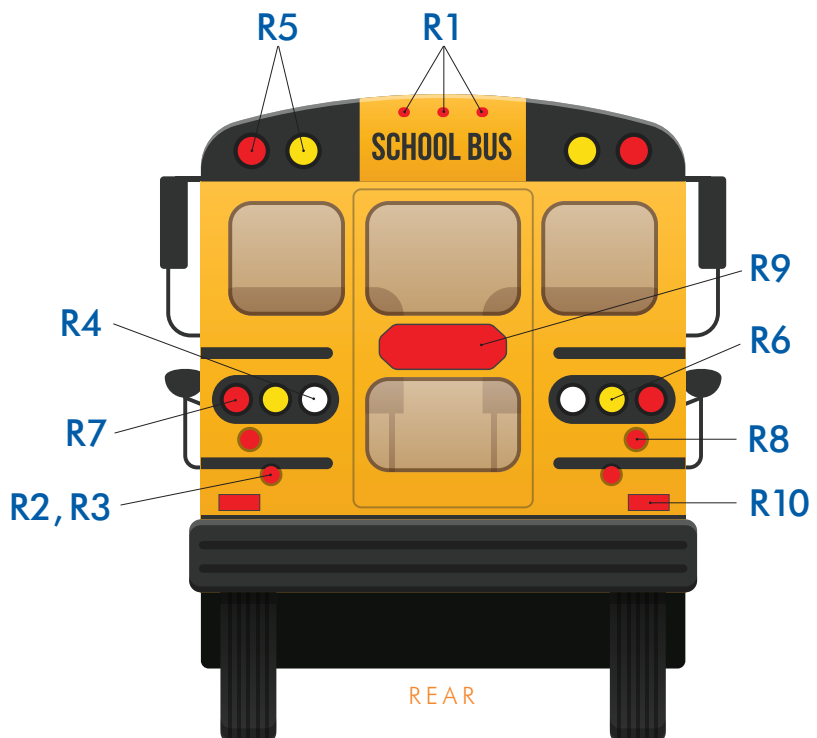

R10. Supplemental Warning Light Kit

CVAUXLK8ØRR Clear Lens, Red/Red Split LEDs
CVAUXLK8ØRW Clear Lens, Red/White Split LEDs
CVAUXLK8ØAW Clear Lens, Amber/White Split LEDs