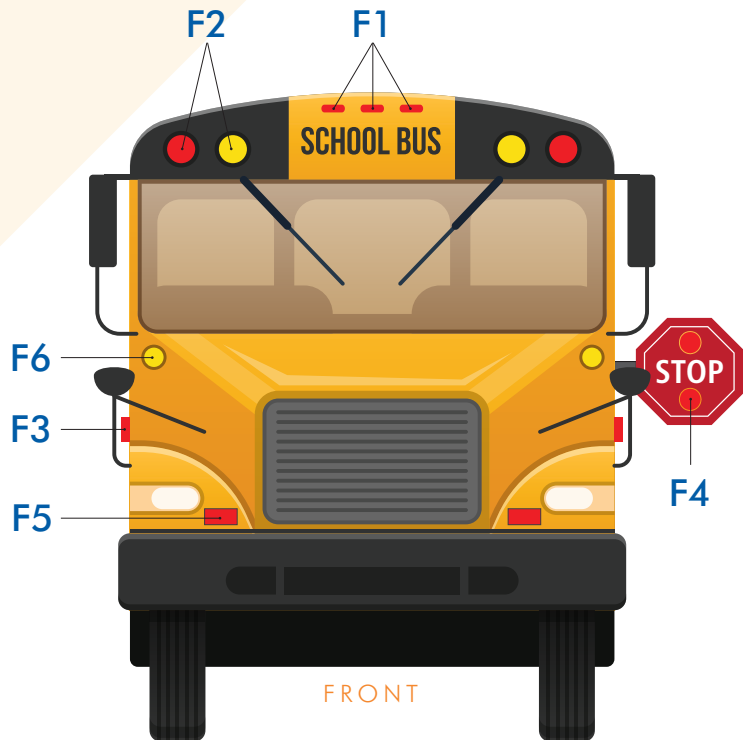

LIGHTING SPECIFICATIONS

FRONT

F1. Clearance Marker Lights

ECVML75ØGSW, GSA, GSR (.75" Round)
ECVMLDP1Y-FA, R-FA
ECVMLT351Y or R (Triangular)
ECVMLT35MG (350 Guard)

F2. Warning Lights

E756IEBØA-FA or R-FA (7" Round)

F3. Marker Lights

ECVML75ØGSW, GSA, GSR (.75" Round)
ECVML121Y or R (4" Rectangular)
ECVML12BMG (120 Guard)
ECVML151Y or R (2.5" Rectangular)
ECVML141Y or R (4.5" Rectangular)
ECVML15BMG (150 Guard)
ECVMLT351Y or R (Triangular)
ECVMLT35MG (350 Guard)
ECVO61BMG (6" Guard)
ECVO62MTY-FA (6" Oval Mid-Turn, Amber)

F4. Bus Stop Arm Retrofit LED Lighting Kit

ECVR12SAK (Light, Harness and Screws only)

F5. Supplemental Warning Light Kit

CVAUXLK8ØRR Clear Lens, Red/Red Split LEDs
CVAUXLK8ØRW Clear Lens, Red/White Split LEDs
CVAUXLK8ØAW Clear Lens, Amber/White Split LEDs

F6. Signal Lights (Amber Park/Turn)

ECV7561FPTY-FA