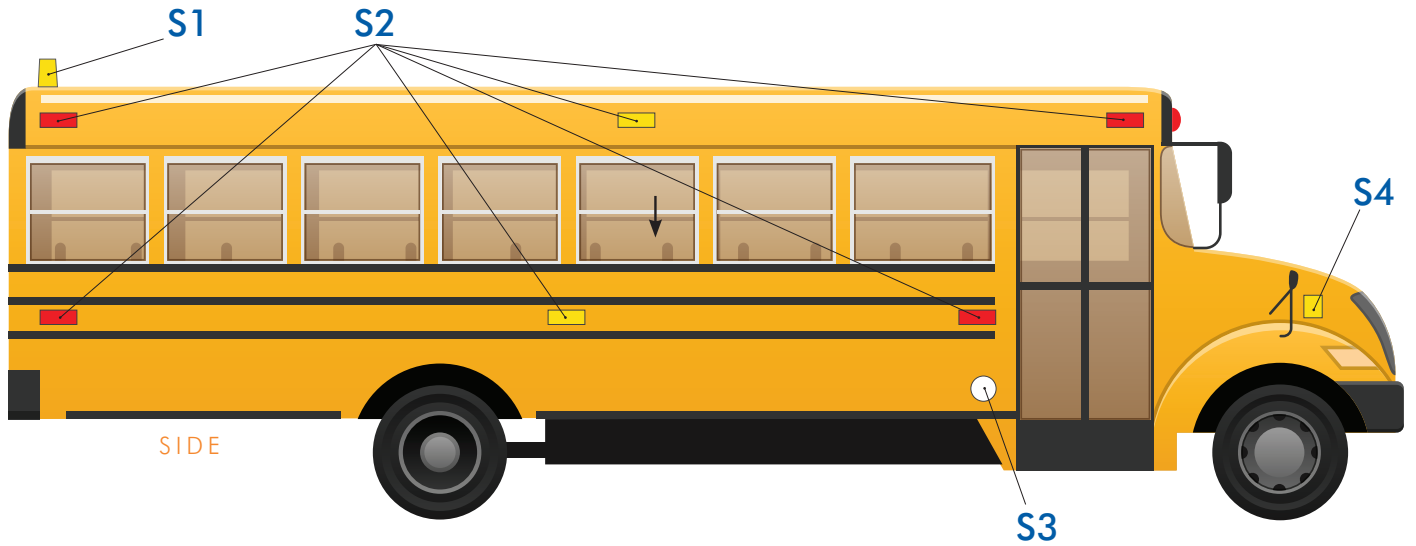

SIDE

S1. LED Beacons 4300 Series

ELB43BCLØWC (4" Clear Dome)
ELB43BCLØAA (4" Amber Dome)
ELB43BCHØWC (5" Clear Dome)
ELB43BCHØAA (5" Amber Dome)

Strobe Beacons 3000 Series

31Ø7LCA (4" Amber Dome)
31Ø7LCC (4" Clear Dome)

S2. Marker Lights

ECVML75ØGSW, GSA, GSR (.75" Round)
ECVML121Y or R (4" Rectangular)
ECVML12BMG (120 Guard)
ECVML151Y or R (2.5" Rectangular)
ECVML141Y or R (4.5" Rectangular)
ECVML15BMG (150 Guard)
ECVMLT351Y or R (Triangular)
ECVMLT35MG (350 Guard)
ECVO61BMG (6" Guard)
ECVO62MTY-FA (6" Oval Mid-Turn, Amber)

S3. Side Auxiliary Light

NA

S4. Turn Signal Marker

ECV4FPTMA (Universal Amber)
ECV4FPTMK (Amber + Red Curb Side)
ECV5FPTMK (Amber + Red Road Side)