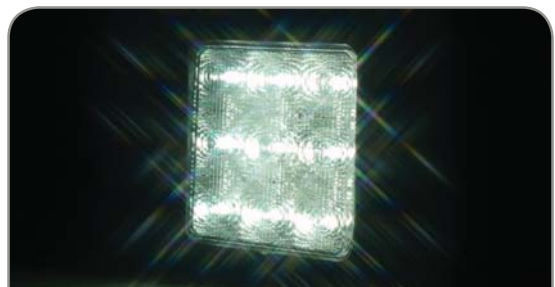

5.6" Oval, 700 Lumen
#EWLF0700DBDF0W 

4.3" Square, 500 Lumen
#EWLF0500SBDF0W 

4.6" Square, 900 Lumen
#EWLF0900SBDF0W 

3.3" Round, 500 Lumen
#EWLF0500DBDF0W 

- **New LED Work Lights feature a die cast aluminum housing** with a black powder coat finish
- **PC vacuum coated reflector is weather-proof & intensifies light output**
- **Offered in a wide flood pattern**
- **Low current draw & efficient heat dispersion**
- **Prewired double insulated cable**
- **Reverse Polarity Protected**
- **Heavy duty stainless steel adjustable mounting bracket included** (not shown on square light photos above)

4.6" Square 900 Lumen Work Light shown illuminated.

All 4 new Work Lights feature a wide flood pattern in bright white LEDs.

Tech Specs	3.3" Round 500 Lumen	4.3" Square 500 Lumen	5.6" Oval 700 Lumen	4.6" Square 900 Lumen
Illum. Pattern:	Flood Pattern			
Color Temp.:	5700k			
Technology:	4 Gen3 LEDs	5 Gen3 LEDs	8 Gen3 LEDs	9 Gen3 LEDs
Input Voltage:	10 - 30 Vdc			
Current Draw:	1 amp @ 12 Vdc 0.5 amps @ 24 Vdc	1.25 amp @ 12 Vdc 0.63 amps @ 24 Vdc	2 amps @ 12 Vdc 1 amp @ 24 Vdc	2.25 amps @ 12 Vdc 1.13 amp @ 24 Vdc
Dimensions:	Diameter x Depth 3.3" (8 cm) Diam. x 2.5" (64 mm) D Overall Height: 4.4" (11 cm) incl. bracket	Width x Height x Depth 4.3" (11 cm) W x 1.6" (41 mm) D Height: 5" (13 cm) w/o bracket	Diameter x Depth 5.6" (14 cm) Diam. x 2.5" (64 mm) D Overall Height: 4.7" (12 cm) incl. bracket	Width x Height x Depth 4.6" (12 cm) W x 1.9" (49 mm) D Height: 5.3" (13 cm) w/o bracket